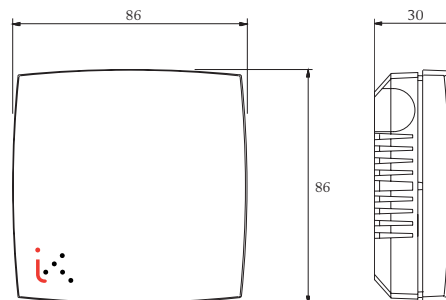

WIRING AND DIMENSIONS (mm)